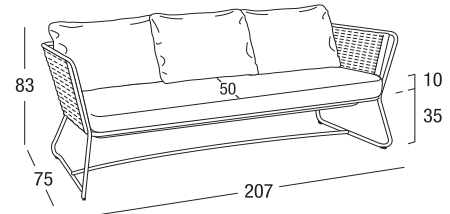

Article: **9743** | Collection: **Portofino**

Design: Studio Balluto Associati
Product: 3 seats sofa
Sizes: **cm 207x75x83h (81,5"x29,5"x32,6"h)**
seat **cm 35h (13,7"h)**
with cushion **cm 45h (17,7"h)**

FEATURES

Frame: Aluminum
Polyester powder coating

Glides: Nylon PA 6

Weaving: Nautic Rope Sand

Finishing: Terra

Seat cushion: Polyurethane foam / polyester fiber
polyester-pvc / polypropylene canvas

Back cushion: Chips in polyester fiber, hollow, silicone coated. Covering fabric in polypropylene, polyester-pvc.

Net weight unit 40
Gross weight unit 46
Units per package 1
Package sizes cm 209x77x76h
Package volume m³ 1,22
Stackable NO

FINISHING

UV, marine environment, scratch resistant

Terra

WEAVING

UV-resistant

Nautic Rope Sand